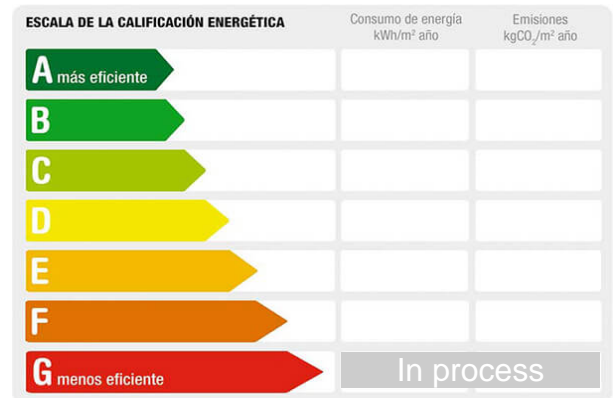

Address: Carrer la Mar 5
Floor: 1
Town: El Campello
Province: Alicante
Postal code: 3560
Zone: Campello playa

Sqm built: 55
Garages: 1
Terraces: 1
Bathrooms: 1
Cupboards: 2

Floor: stoneware
Hot water: individual
Bedrooms: 2
Antiquity: 2014